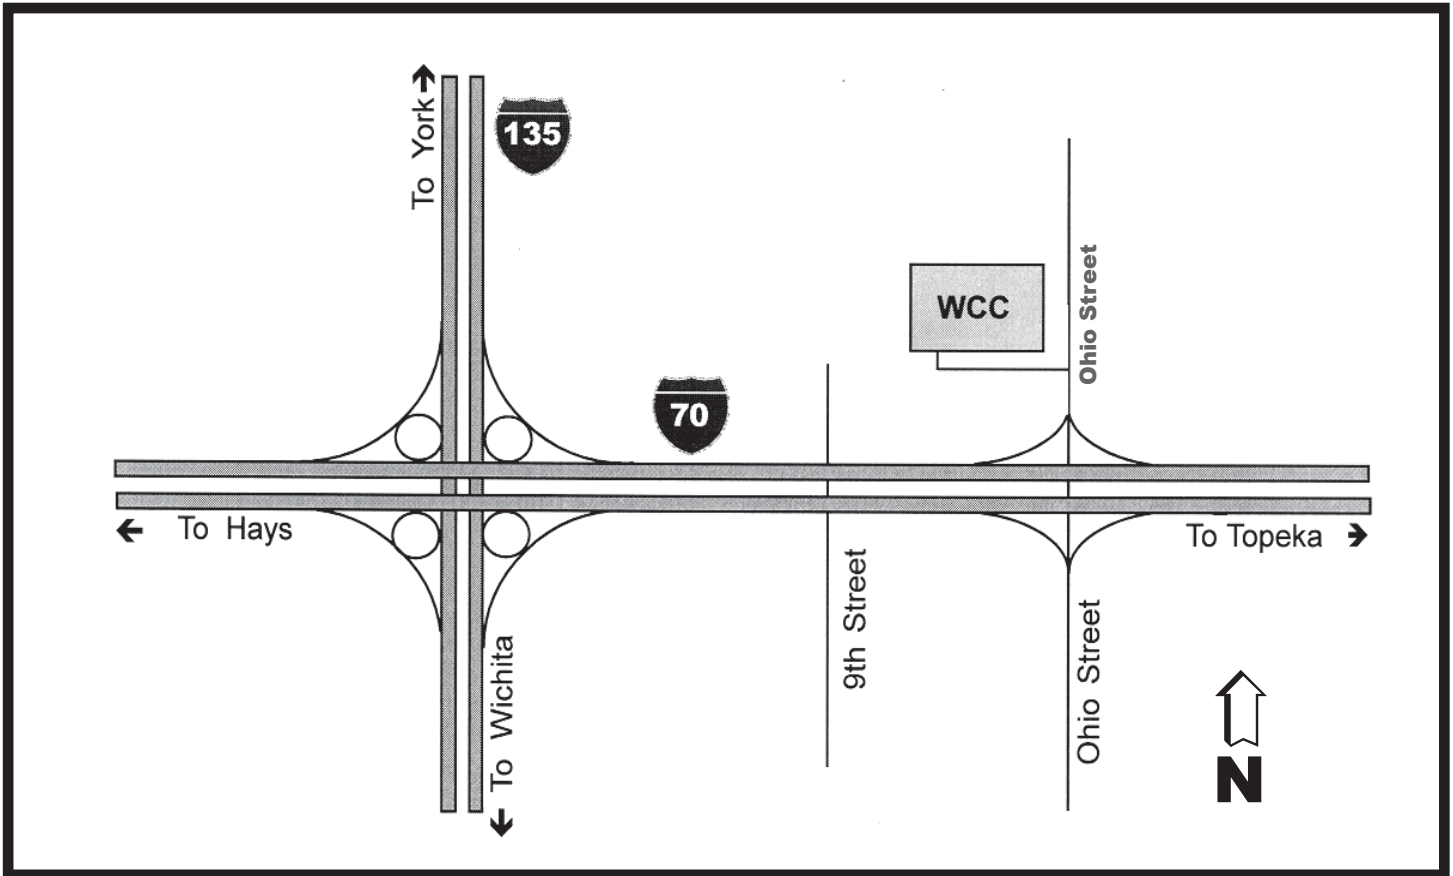

MAP TO WCC

WEBSTER CONFERENCE CENTER

Take the Ohio Street Exit (# 253) off I-70 and go North.
Turn left (West) at the Webster Conference Center sign
just North of I-70.

The road will take you into Webster Conference Center.